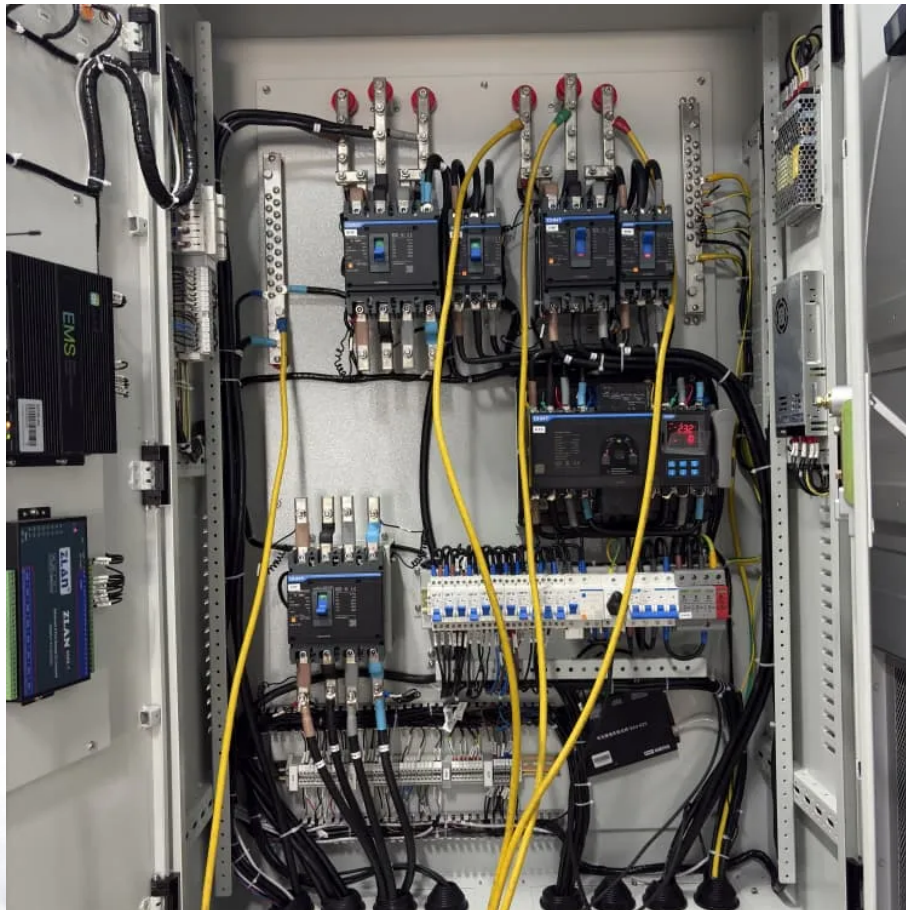

A-Core Container

Base station lithium battery energy storage 100kw inverter brand

Base station lithium battery energy storage 100kw inverter brand

Contact Us

For catalog requests, pricing, or partnerships, please visit:
<https://a-core.pl>