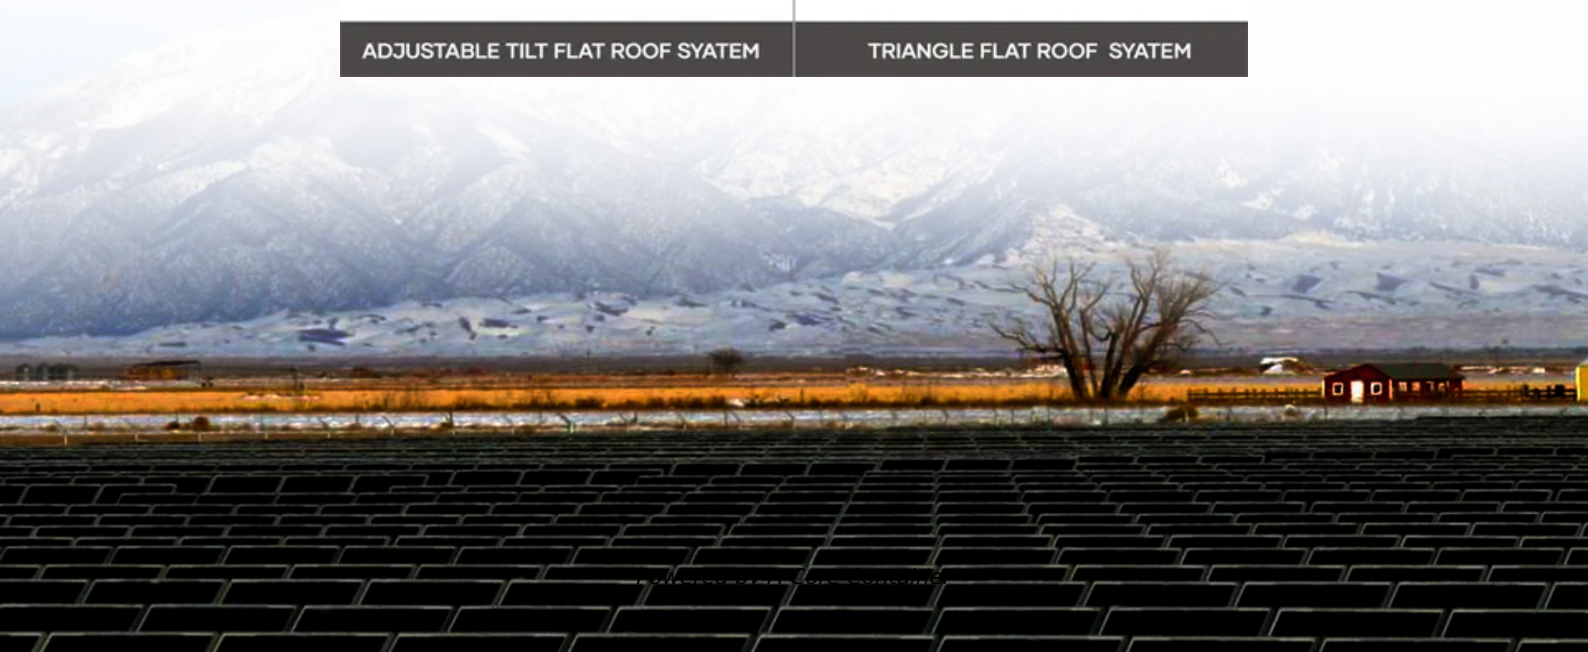

# Huawei Power Energy Storage Business Model

TILE ROOF SOLAR MOUNTING SYSTEM

STANDING SEAM ROOF SYSTEM

ADJUSTABLE TILT FLAT ROOF SYSTEM

TRIANGLE FLAT ROOF SYSTEM