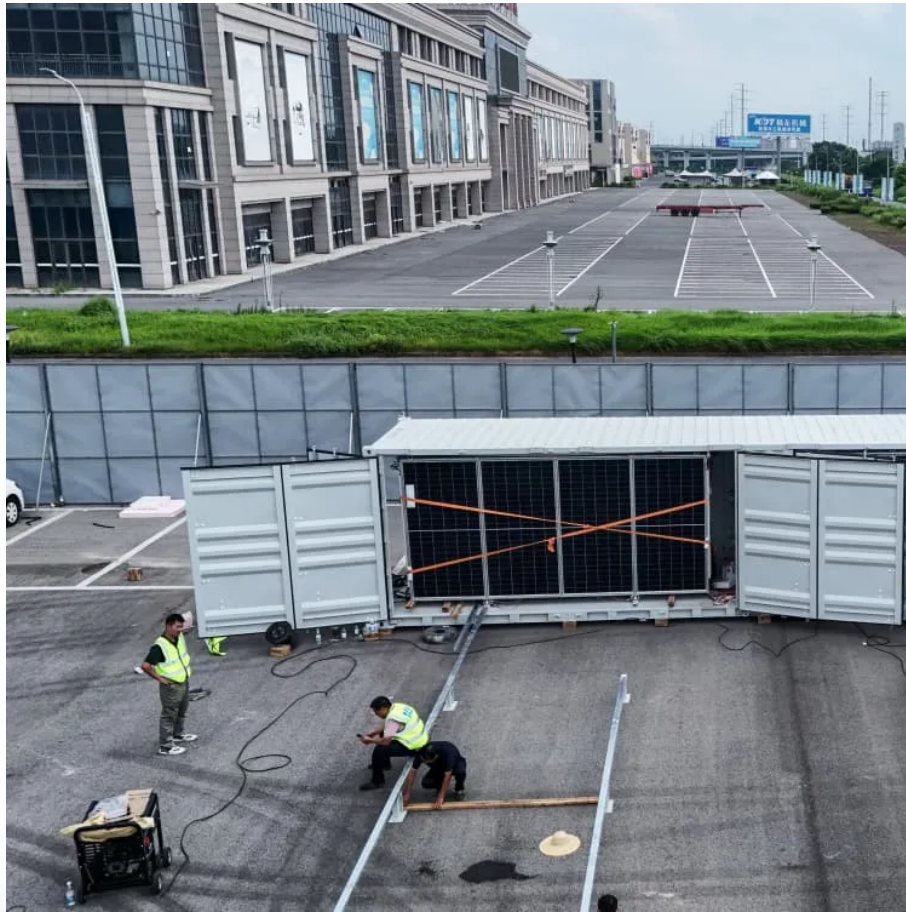

A-Core Container

Mobile base station reserve power life

Overview

How does a mobile base station work?

By combining fossil-free hydrogen, fuel cells, solar panels, and batteries, this innovative solution sets a new standard for ensuring connectivity during prolonged power outages. Today, mobile base stations primarily rely on electricity from the power grid, with batteries and diesel generators providing backup.