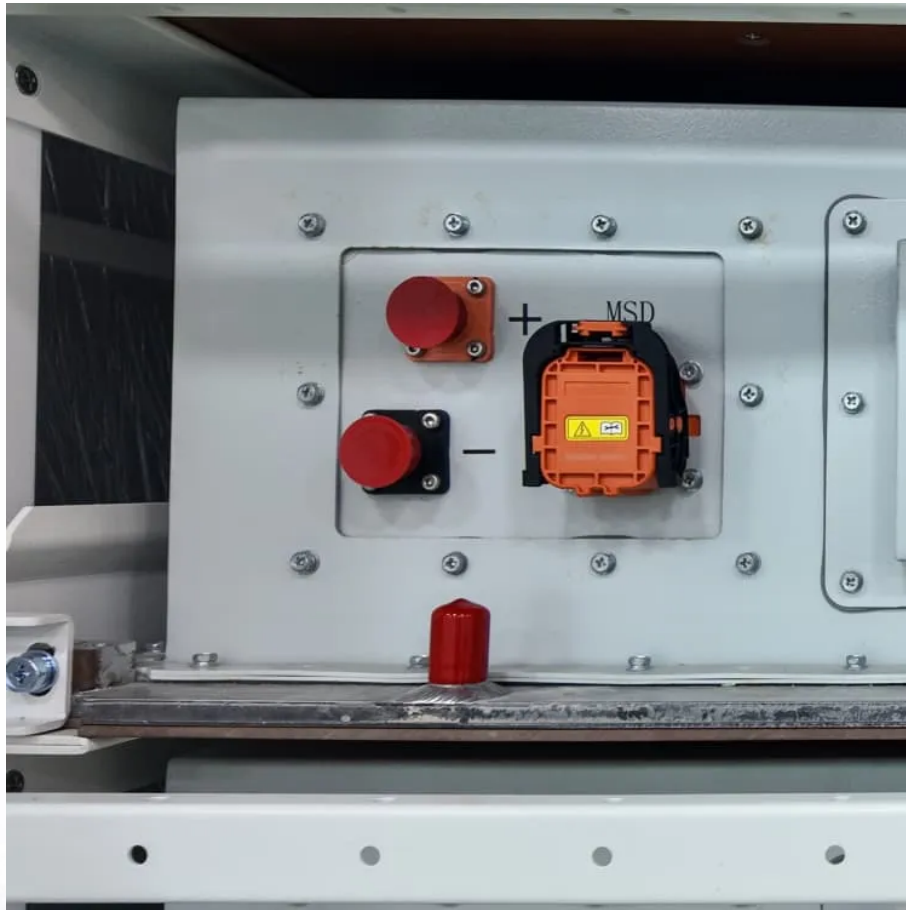

A-Core Container

Sine wave inverter to 110v output

Sine wave inverter to 110v output

Contact Us

For catalog requests, pricing, or partnerships, please visit:
<https://a-core.pl>