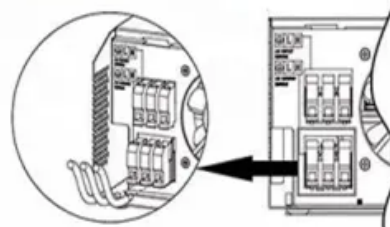

A-Core Container

Specifications and dimensions of solar panels for water pump inverters in Sao Tome and Principe

Parallel (Parallel operation up to 6 unit (only with battery connected))

AC input wires

AC output wires

Specifications and dimensions of solar panels for water pump invert

Contact Us

For catalog requests, pricing, or partnerships, please visit:
<https://a-core.pl>