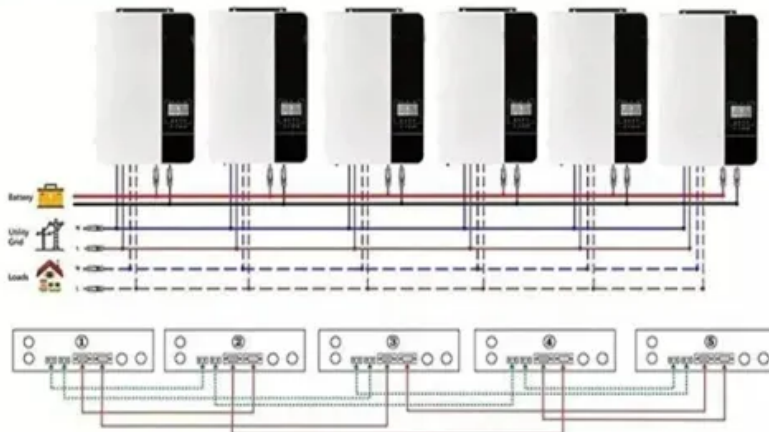

A-Core Container

Specifications and dimensions of solar panels for water pump inverters in Sao Tome and Principe

Parallel (Parallel operation up to 6 unit (only with battery connected))

AC input wires

AC output wires

Specifications and dimensions of solar panels for water pump invert

Contact Us

For catalog requests, pricing, or partnerships, please visit:
<https://a-core.pl>