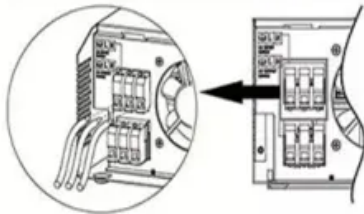

A-Core Container

Specifications and dimensions of solar panels for water pump inverters in Sao Tome and Principe

Parallel (Parallel operation up to 6 unit (only with battery connected))

AC input wires

AC output wires

Specifications and dimensions of solar panels for water pump invert

Contact Us

For catalog requests, pricing, or partnerships, please visit:
<https://a-core.pl>