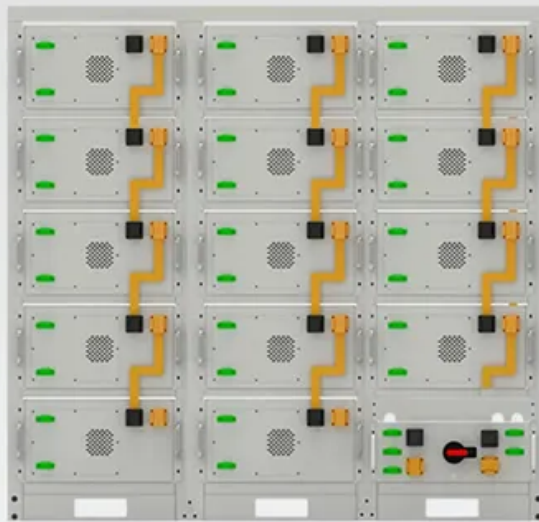

## A-Core Container

### Battery String-S224

- 1C Charge/Discharge
- Easy configuration and maintenance
- Power supply can be single battery string or parallel battery strings