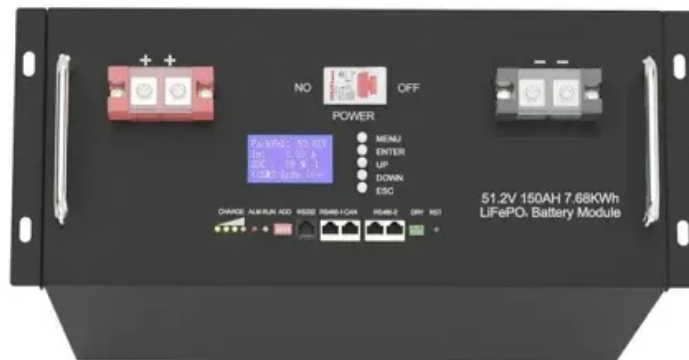

A-Core Container

Swaziland distributed energy storage subsidies

51.2V 150AH, 7.68KWH

Swaziland distributed energy storage subsidies

Contact Us

For catalog requests, pricing, or partnerships, please visit:
<https://a-core.pl>